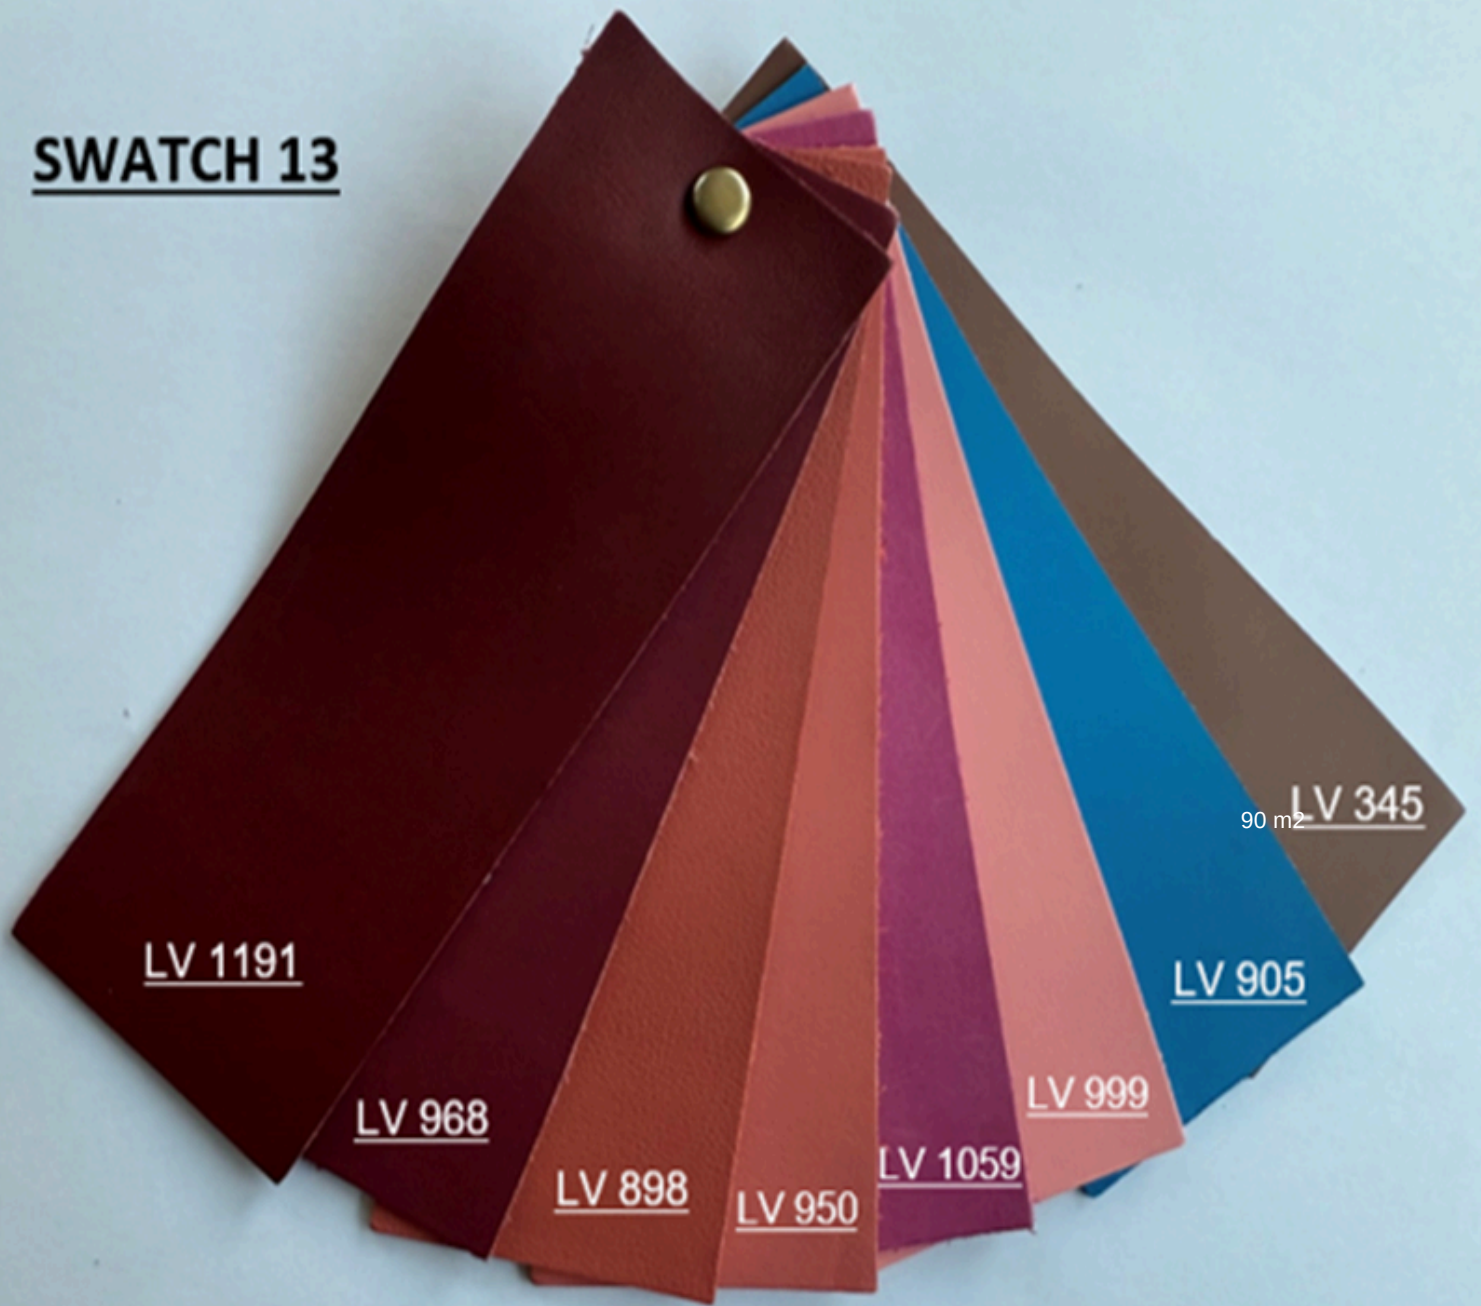

## SWATCH 13

Pos	No	Article	Colour	Substance mm	Quantity
LV	1191	Cow Sides Glove	ombre rouge	0.69/1.1 mm	50 m2
LV	968	Cow Sides Nappa Softy	framboise	1.1/1.3 mm	160 m2
LV	898	Full Calf Skins Voilà	reef	1.1/1.3 mm	200 m2
LV	950	Cow Sides Bambi	bright orange	1.1/1.3 mm	60 m2
LV	1059	Full Calf Skins Siracuse aniline nature	rose	1.2/1.4 mm	110 m2
LV	999	Calf Sides Lugano	tagada	1.2/1.4 mm	70 m2
LV	905	Cow Sides Naturel (young cow 12-16 ft.)	ocean	1.1/1.3 mm	90 m2
LV	345	Cow Sides Naturel (young cow 12-16 ft.)	rose velour	1.1/1.3 mm	2'000 m2