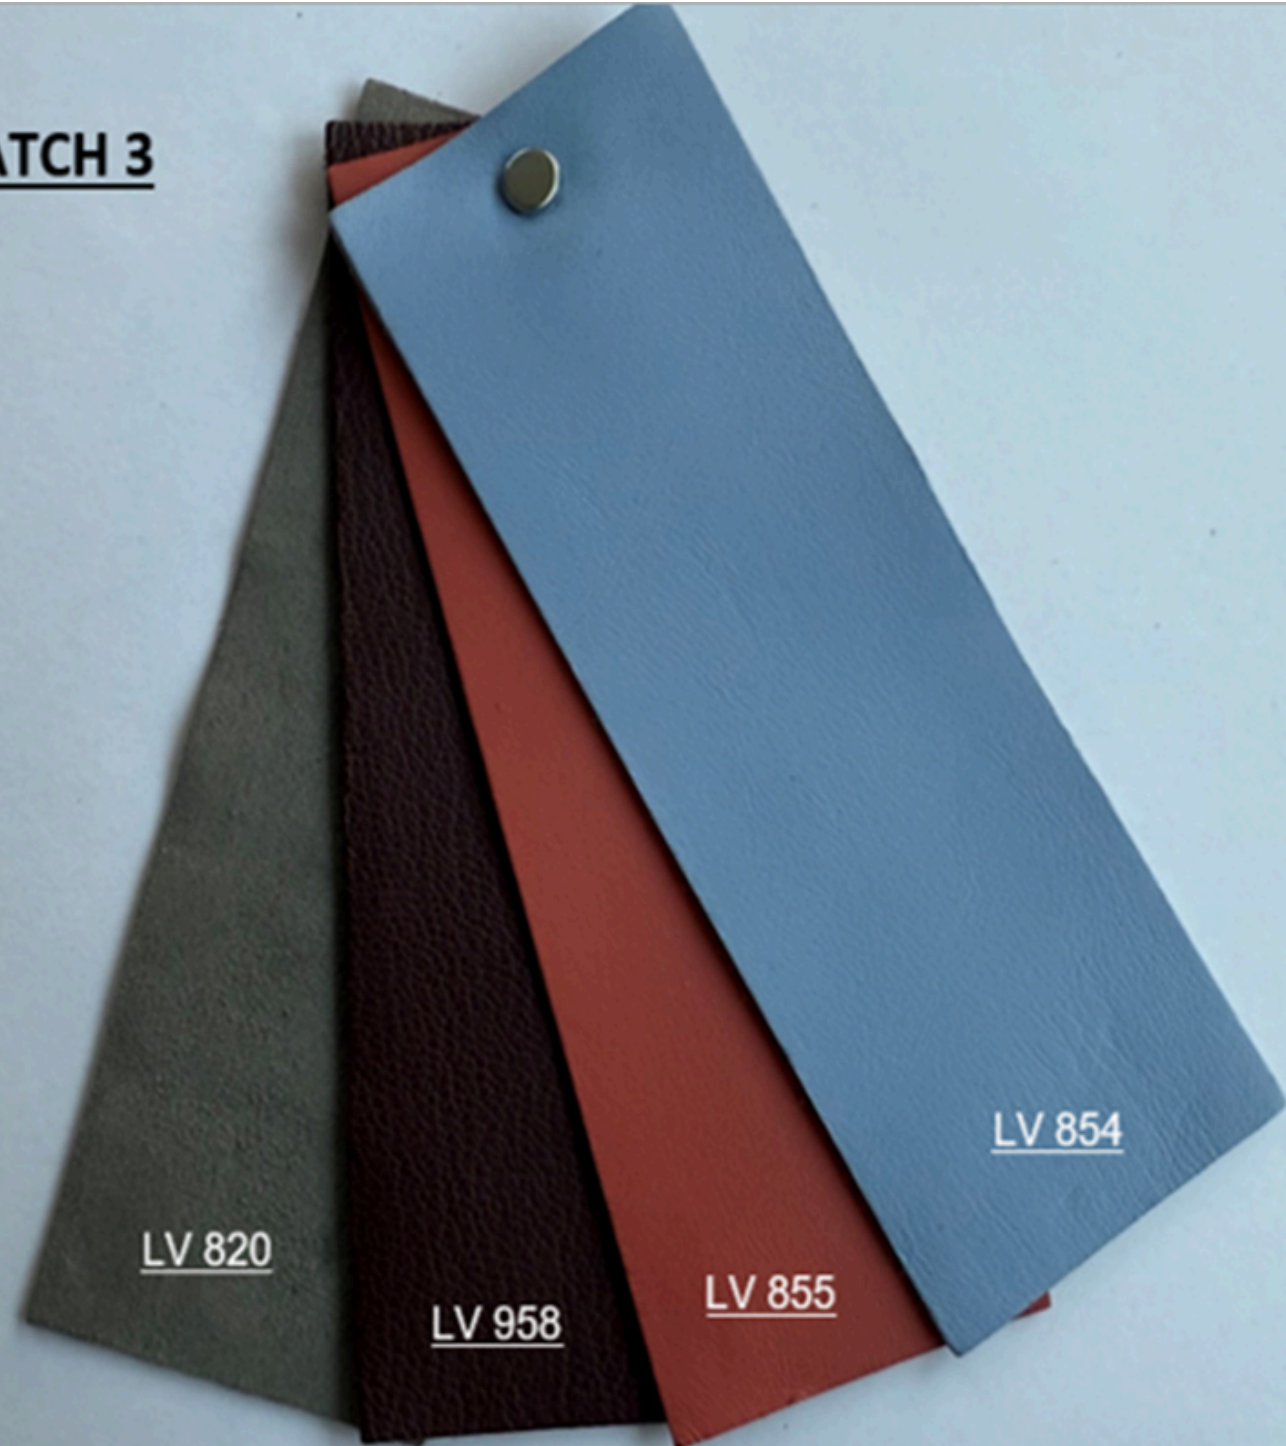

SWATCH 3

Pos	No	Article	Colour	Substance mm	Quantity
LV	854	Mouton (lamb) Molokai (4 - 5 ft./skin)	agate	0.8/1.0 mm	800 m2
LV	855	Mouton (lamb) Molokai (4 - 5 ft./skin)	reef	0.8/1.0 mm	300 m2
LV	958	Chèvre Vanity (goat)	burgundy	0.8/1.0 mm	180 m2
LV	820	Calf Suède Splits on Double Butts 8-10 ft.	gris souris	1.0/1.1 mm	500 m2